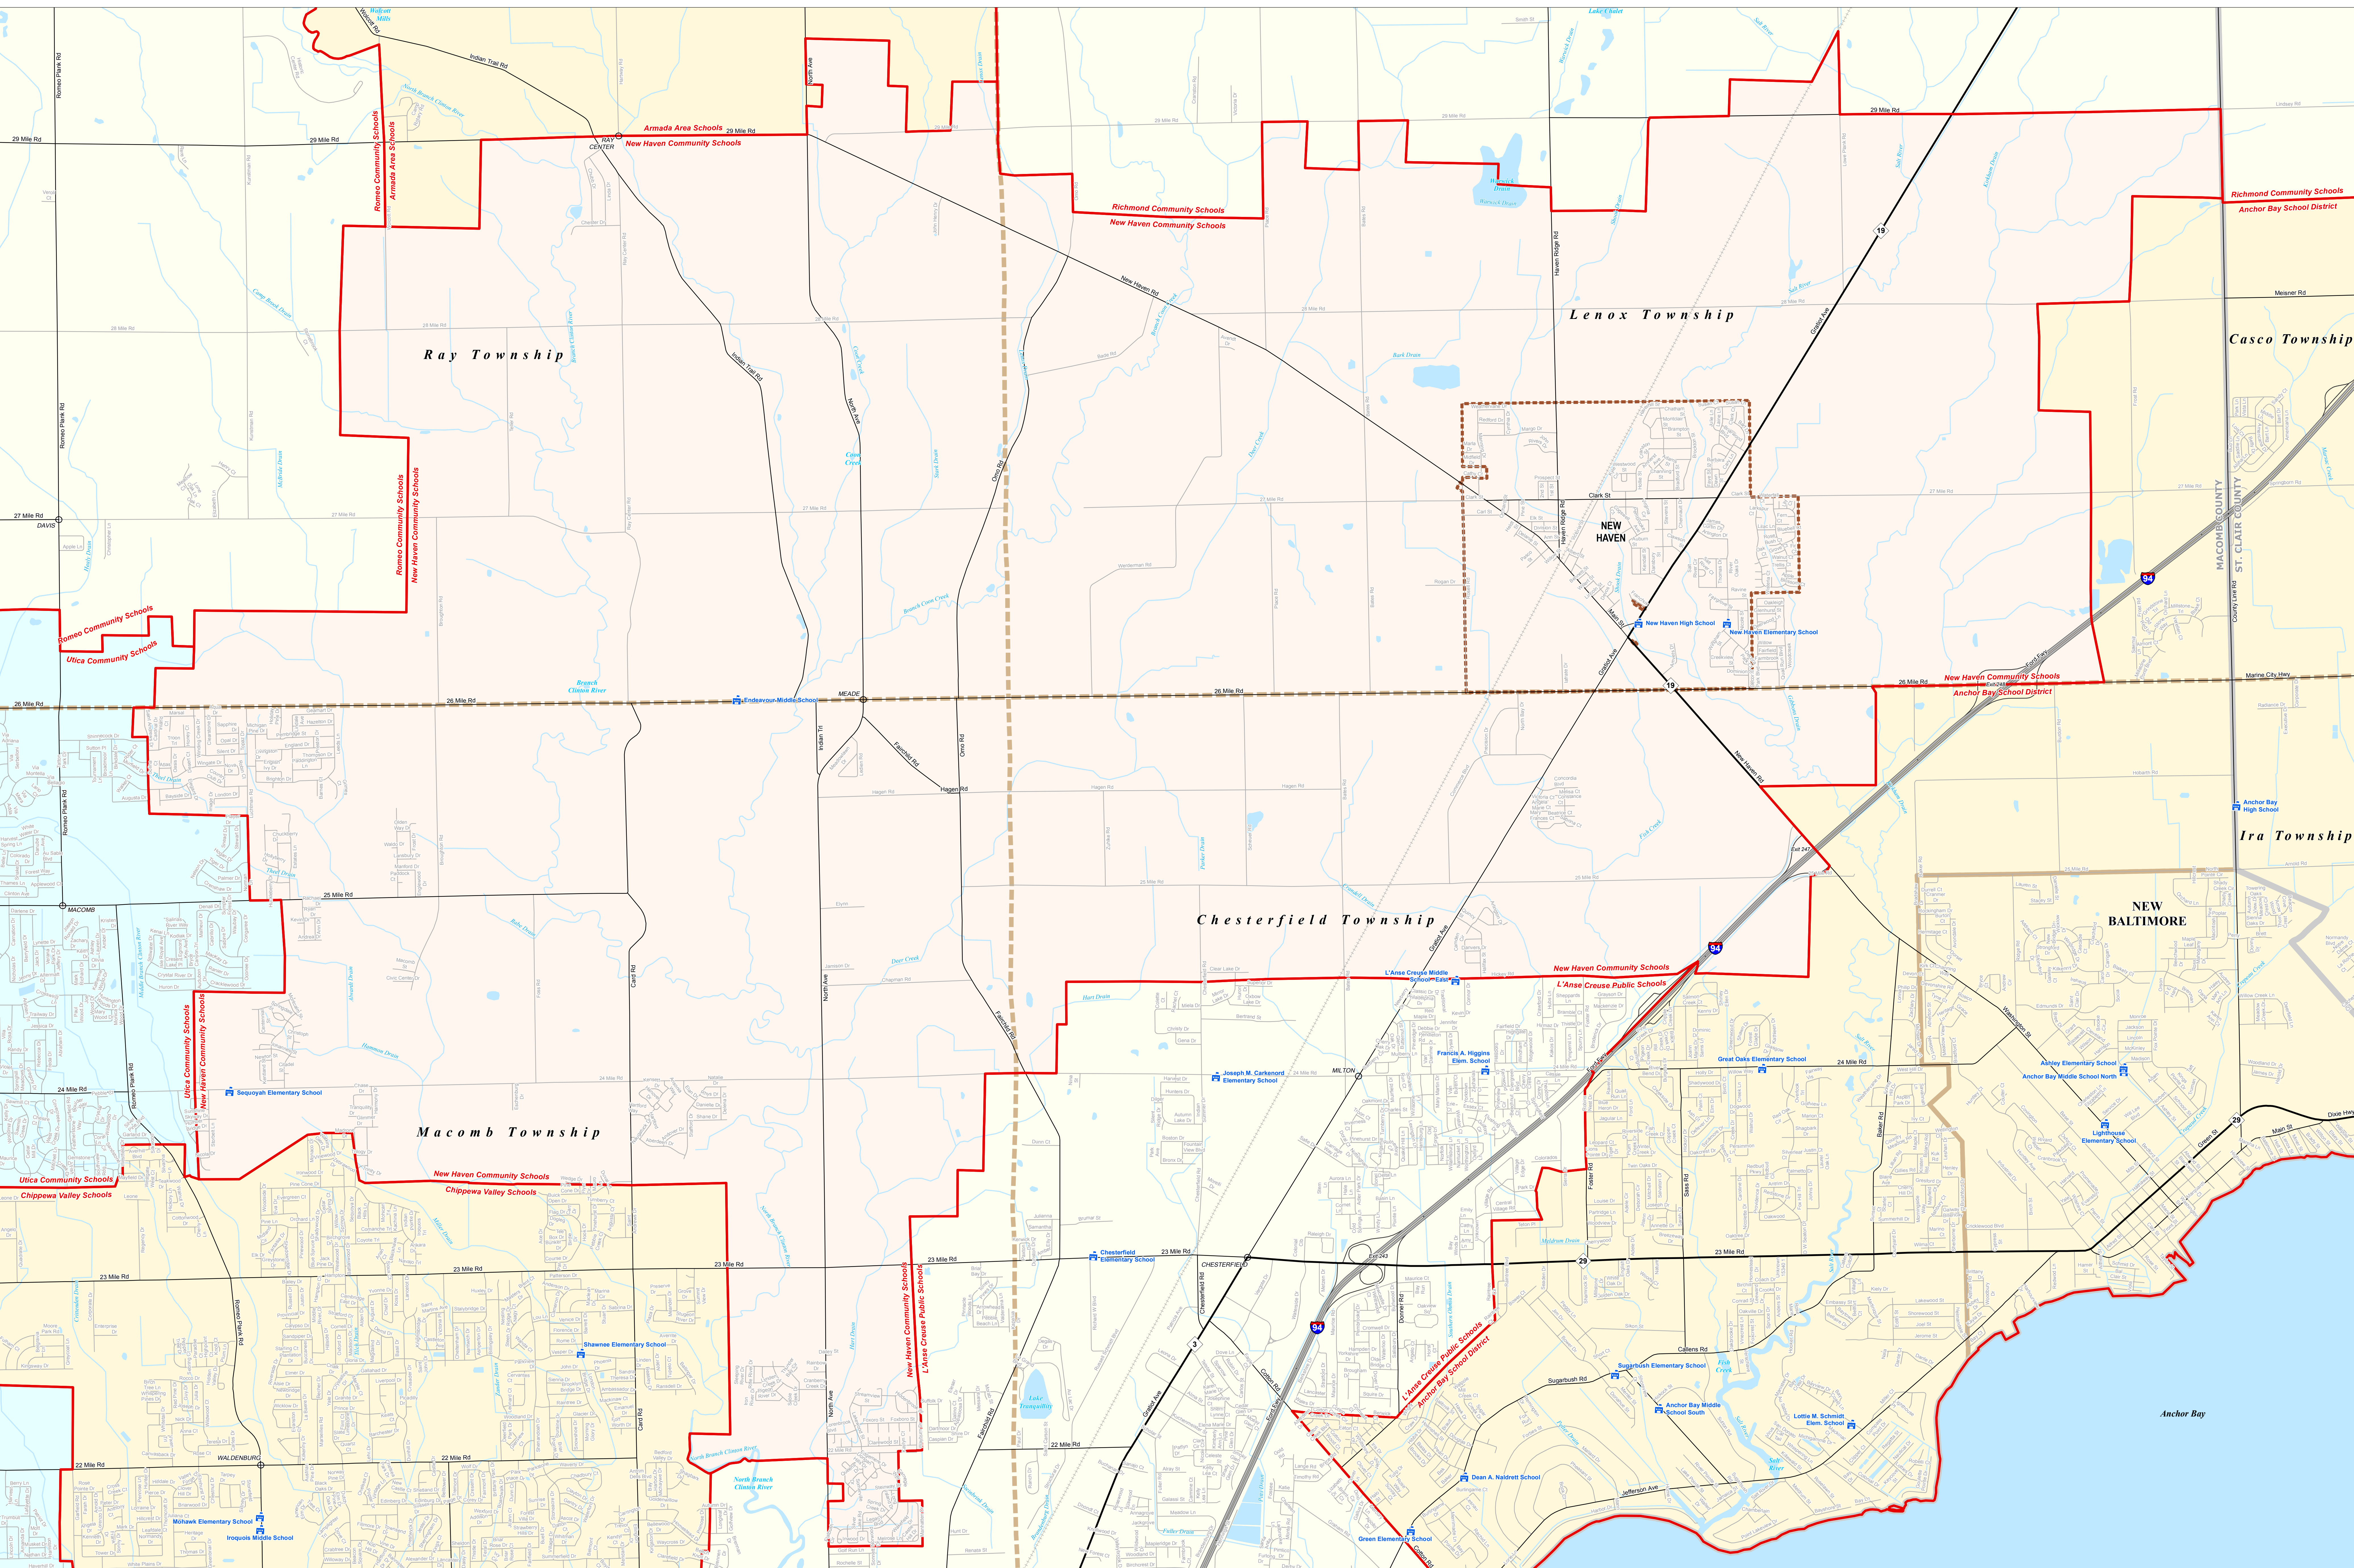

NEW HAVEN COMMUNITY SCHOOLS

Macomb ISD

Legend	
School District	School
County	Water Feature
City	Railroad
Township	River, Stream, or Drain
Village	Freeway
Census Designated Place	Highway
	Primary Road
	Local Road
	Unincorporated Place